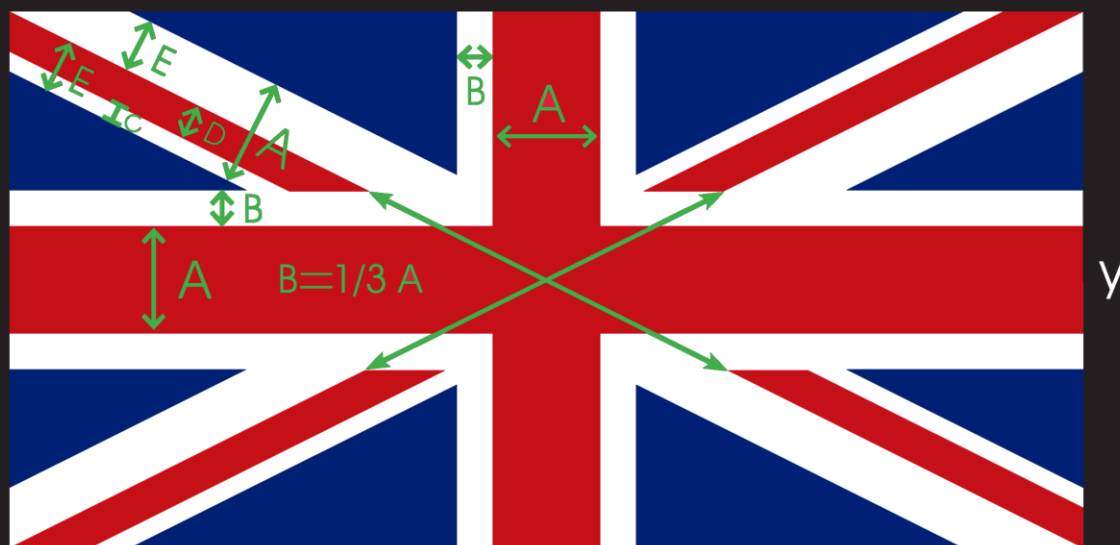

Correct Union Jack Flag Dimensions & Specifications

The dimensions are calculated based on percentages of the HEIGHT of the flag. If the flag is 72 inches wide x 36 inches high, the width of the RED cross will be A-1/5 of the height. e.g. 36 inches ÷ 5 = 7.2 inches Use the tables below to calculate other measurements.

X

Y

Divide Flag Height By:

Flag Sizes:

Label		Size	X (Width)	Y (Height)
A	1/5th	1yd	36 inches	18 inches
B	1/15th	1.5yd	54 inches	27 inches
C	1/30th	2yd	72 inches	36 inches
D	1/15th	2.5yd	90 inches	45 inches
E	1/10th	3yd	108 inches	54 inches